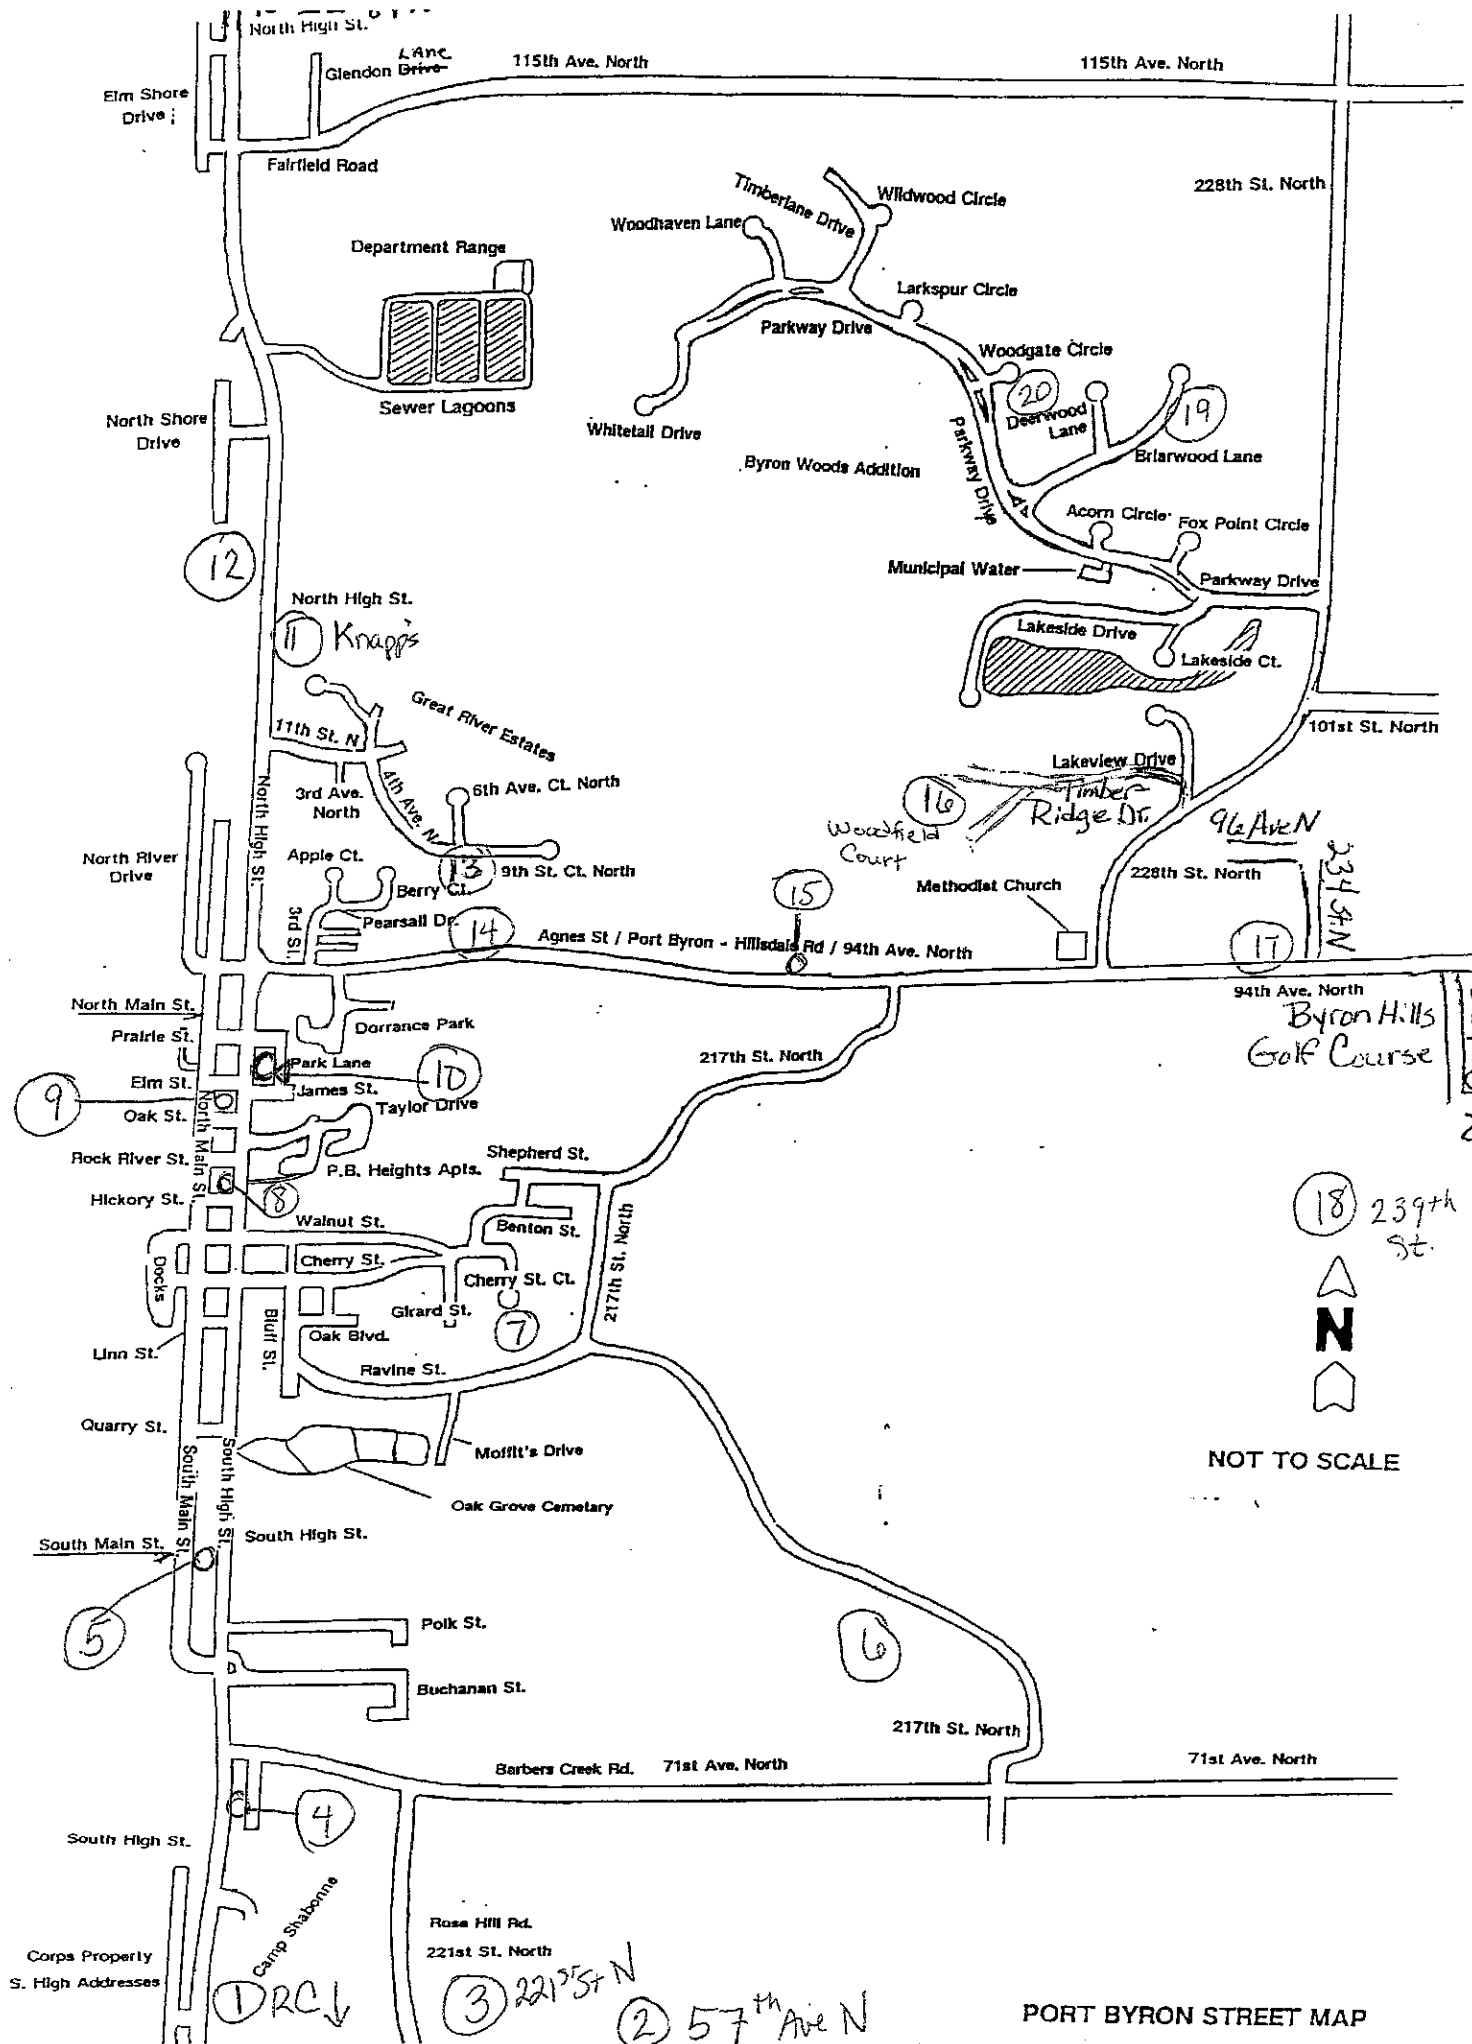

Thursday, May 18th

- 3) 6516 221 St N PB (8-4:30)
- 4) 1004 S High St PB (9-3)
- 6) 7600 216th St N PB (8-5)
- 7) 615 Cherry St Ct PB (8-3)
- 8) 301 N High St PB (9-3)
- 9) 512 N Main St PB (7-5)
- 12) 1205 1/2 N High Street PB (8-6)
- 15) 21009 94th Ave N PB (8-4)
- 18) 8900 239th St N PB (8-3)
- 20) 2114 Woodgate Circle PB (8-4)

Saturday, May 20th

- 1) 211 11th St RC (8-4)
- 2) 22129 57th Ave N PB (9-3)
- 3) 6516 221 St N PB (8-4:30)
- 4) 1004 S High St PB (9-3)
- 5) 504 S Main St PB (9)
- 6) 7600 216th St N PB (8-5)
- 7) 615 Cherry St Ct PB (8-3)
- 8) 301 N High St PB (9-3)
- 9) 512 N Main St PB (7-5)
- 10) 704 N High St PB (8-12)
- 11) 1108 N High St PB (8:30-1) ****Food served by the Rotary**
- 12) 1205 1/2 N High Street PB (8-6)
- 13) 505 9th St Ct PB (8-3)
- 14) 306 Agnes St PB (8-3)
- 15) 21009 94th Ave N PB (8-4)
- 16) 911 Woodfield Court PB (8-4)
- 17) 9402 234th St N PB (8-12)
- 18) 8900 239th St N PB (8-3)
- 19) 1924 Brierwood Lane PB (8-5)

North Main St.

Elm St.

Rock River St.

Hickory St.

Linn St.

Quarry St.

South Main St.

North High St.

Docks

Linn St.

Quarry St.

South Main St.

South High St.

115th Ave. North

115th Ave. North

228th St. North